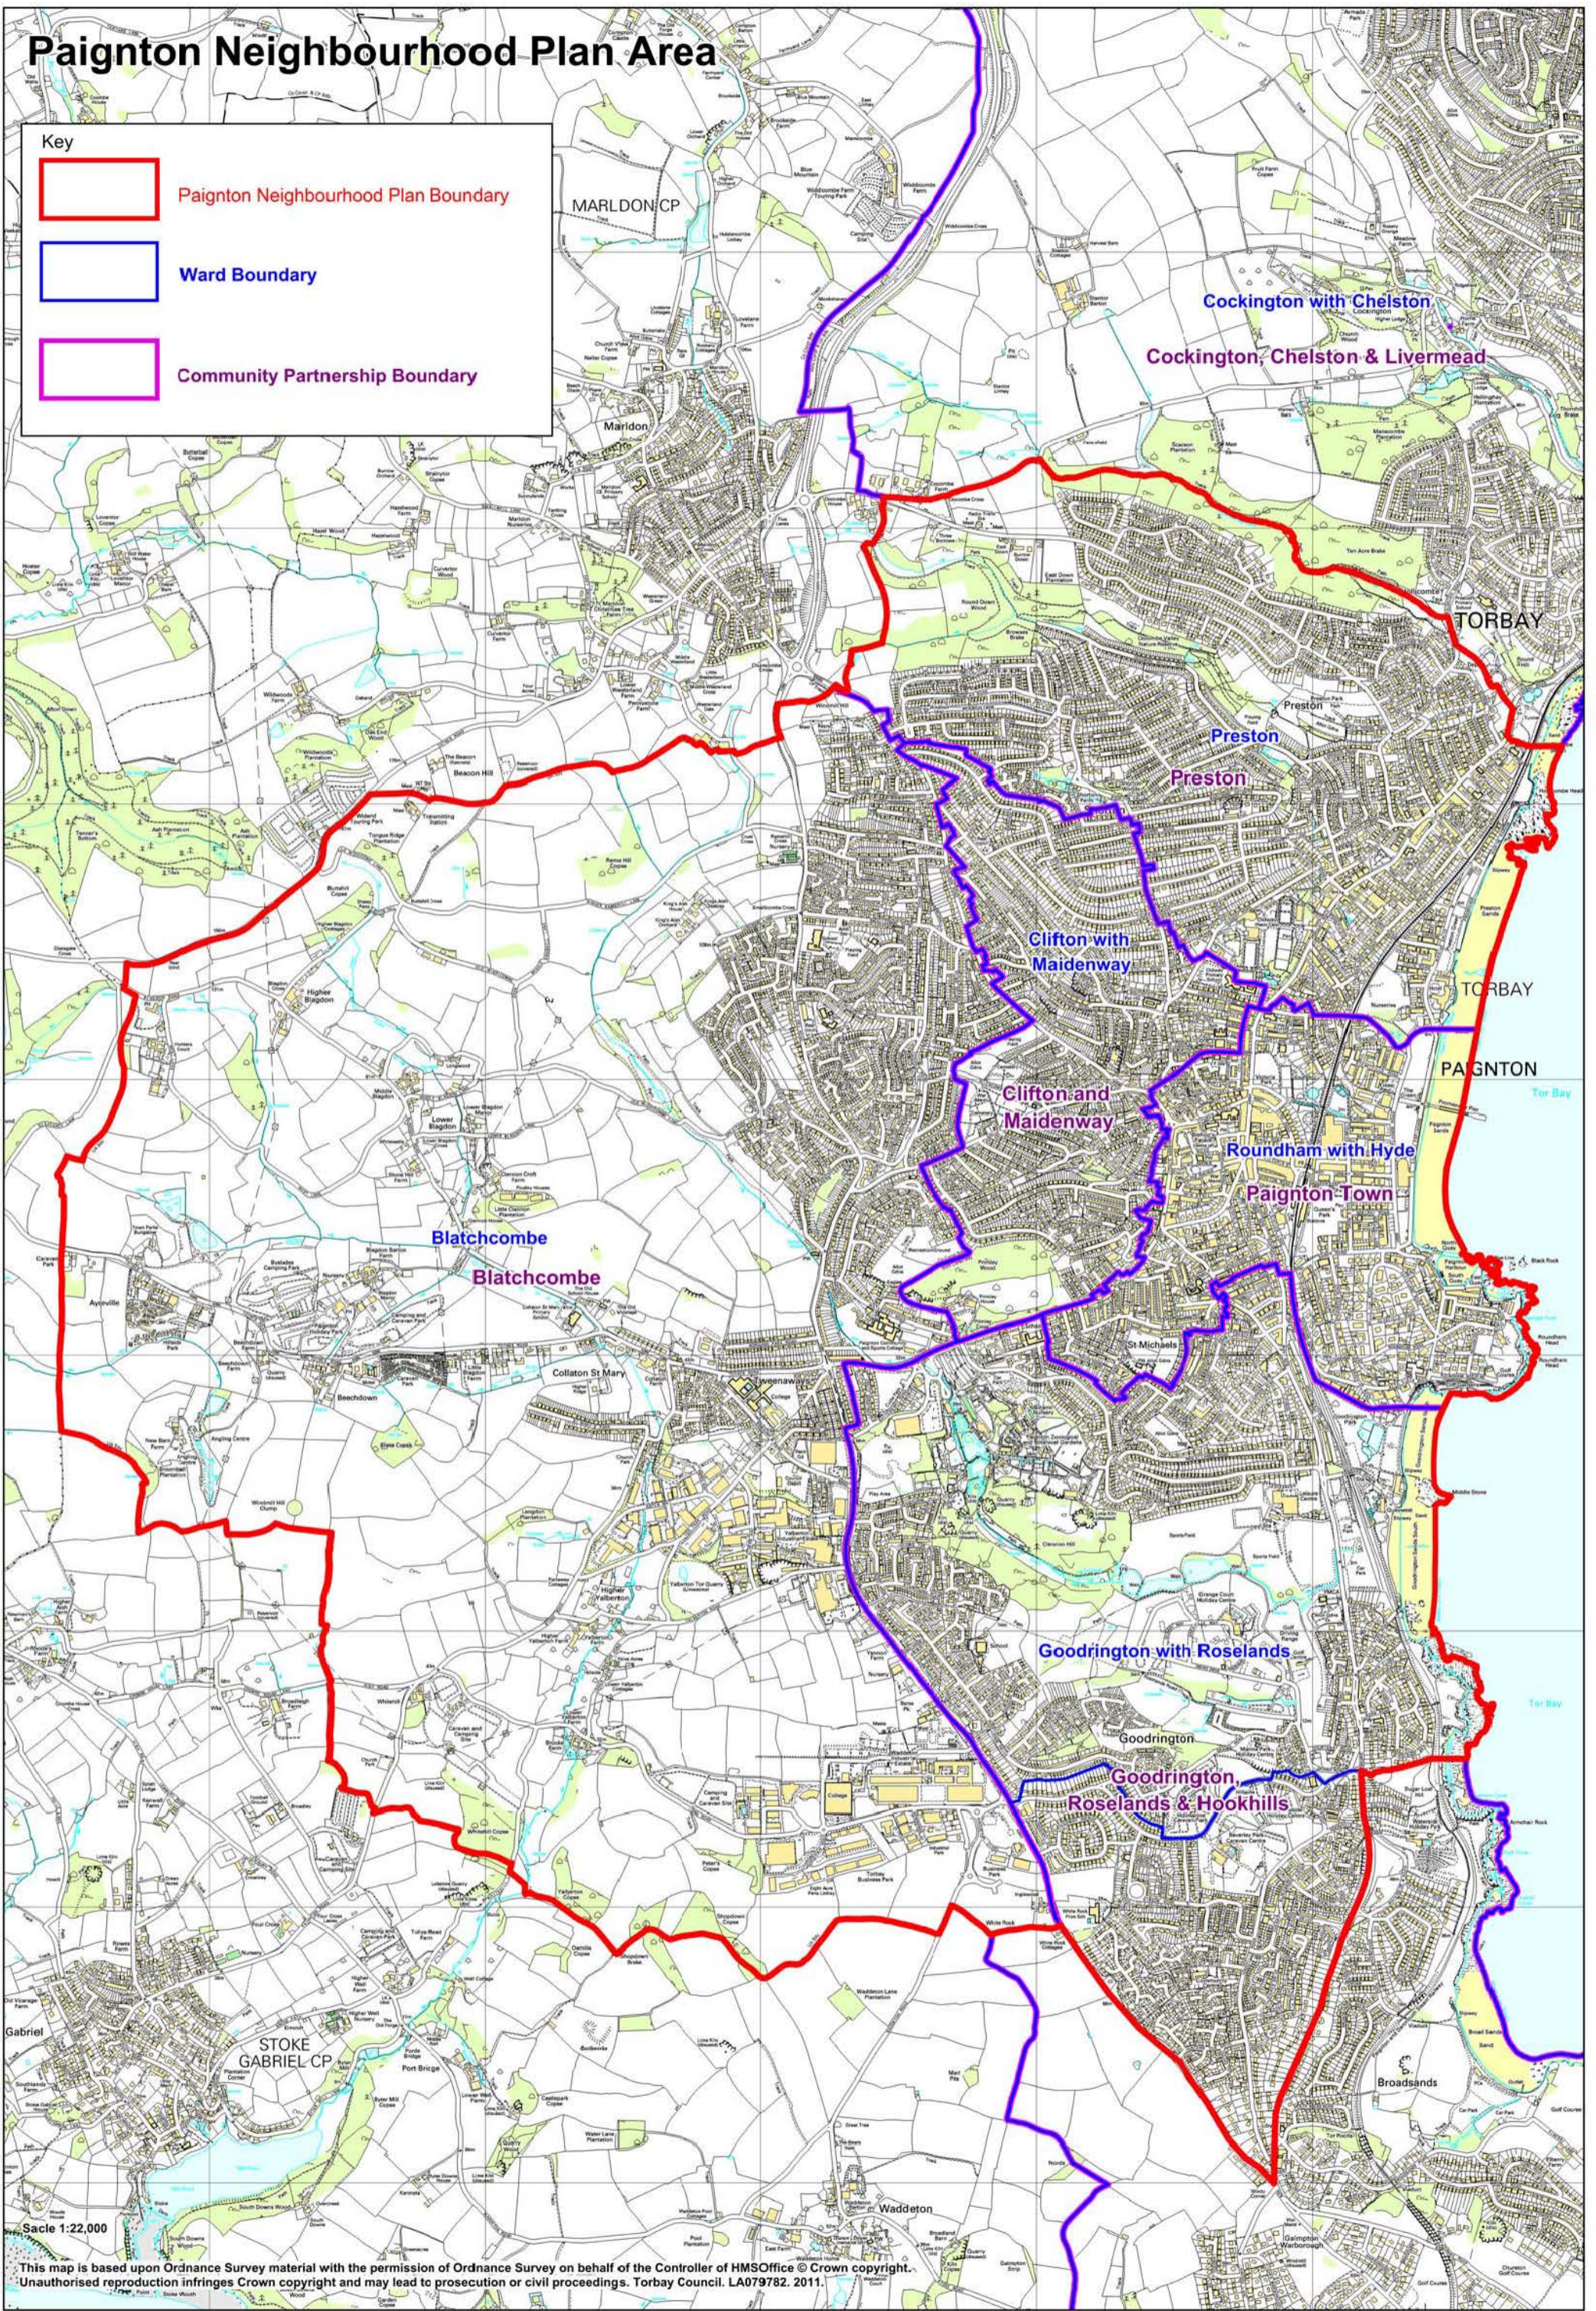

Paignton Neighbourhood Plan Area

Key

-  Paignton Neighbourhood Plan Boundary
-  Ward Boundary
-  Community Partnership Boundary

Scale 1:22,000

This map is based upon Ordnance Survey material with the permission of Ordnance Survey on behalf of the Controller of HMSO. Unauthorised reproduction infringes Crown copyright and may lead to prosecution or civil proceedings. Torbay Council. LA079782. 2011.